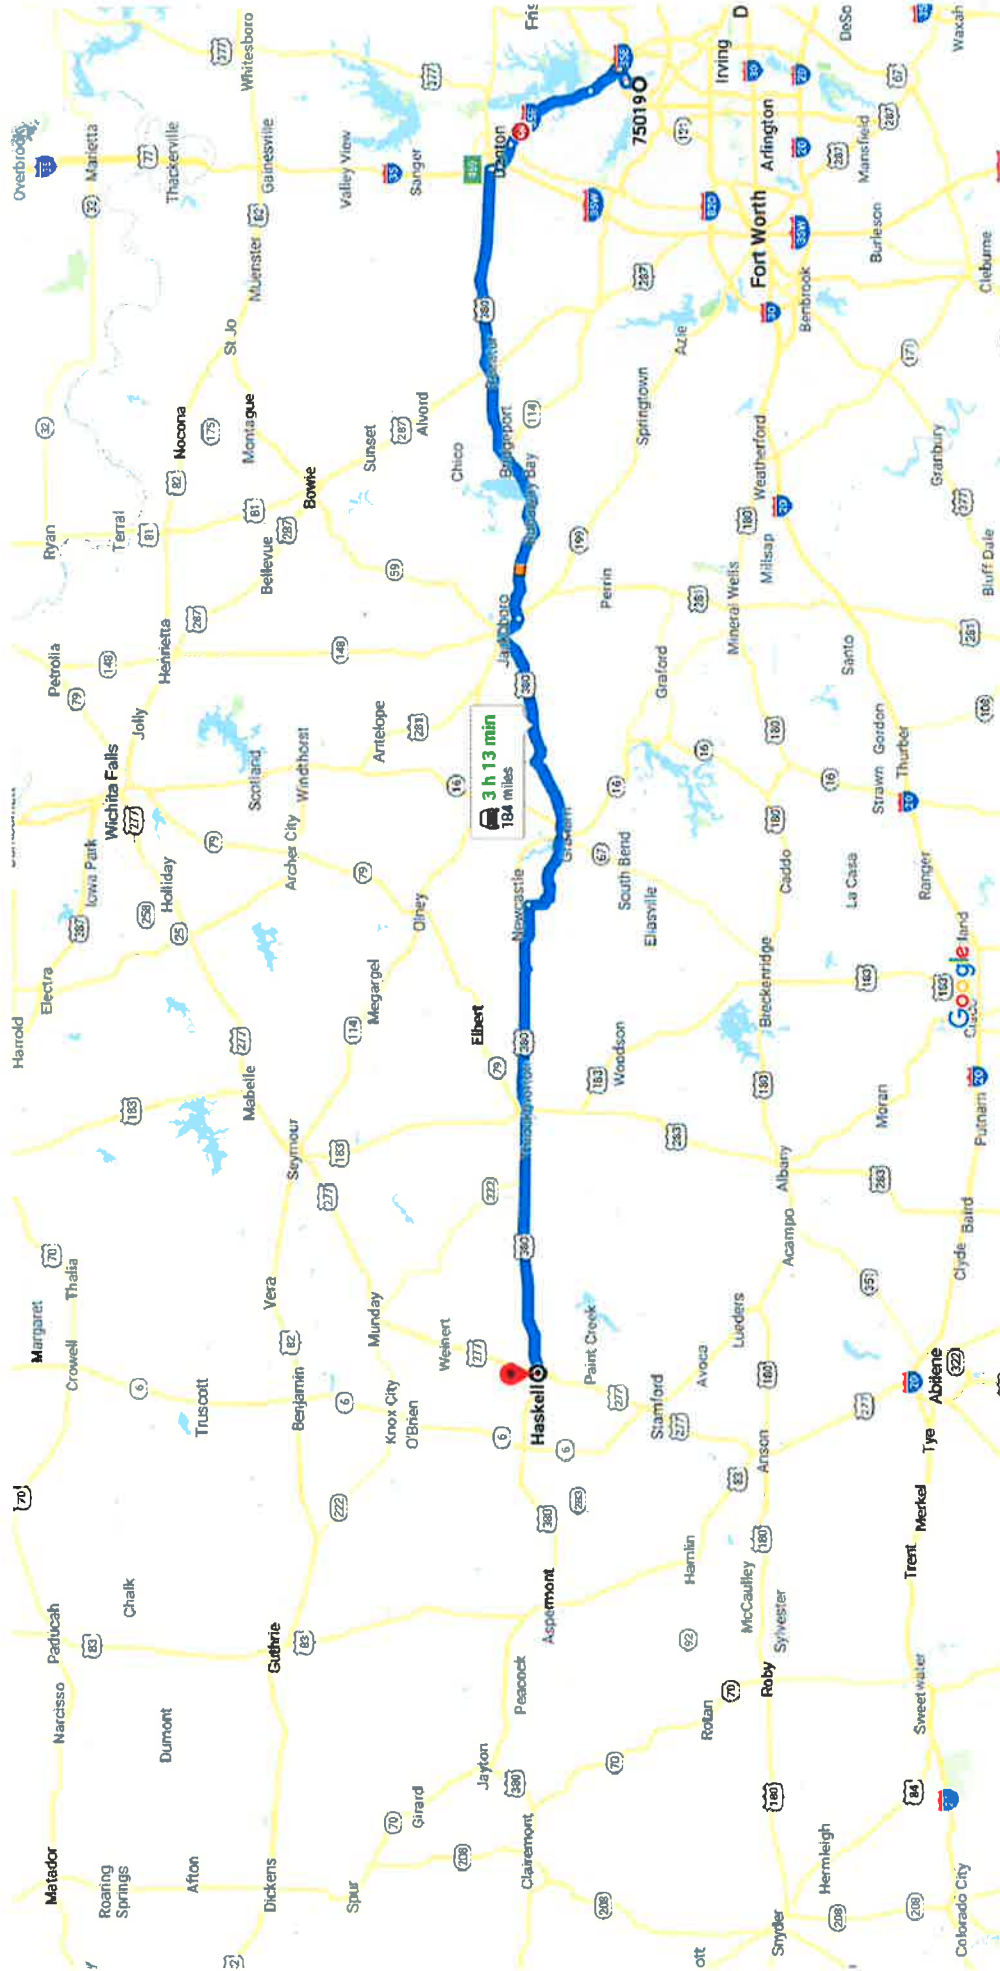

HASKELL, TEXAS MAP

 via US-380 W

2 h 53 min without traffic

 This route has tolls

3 h 13 min

184 miles

**Bunkhouses and lodges
on the corner of S. 7th St and S. Ave F**