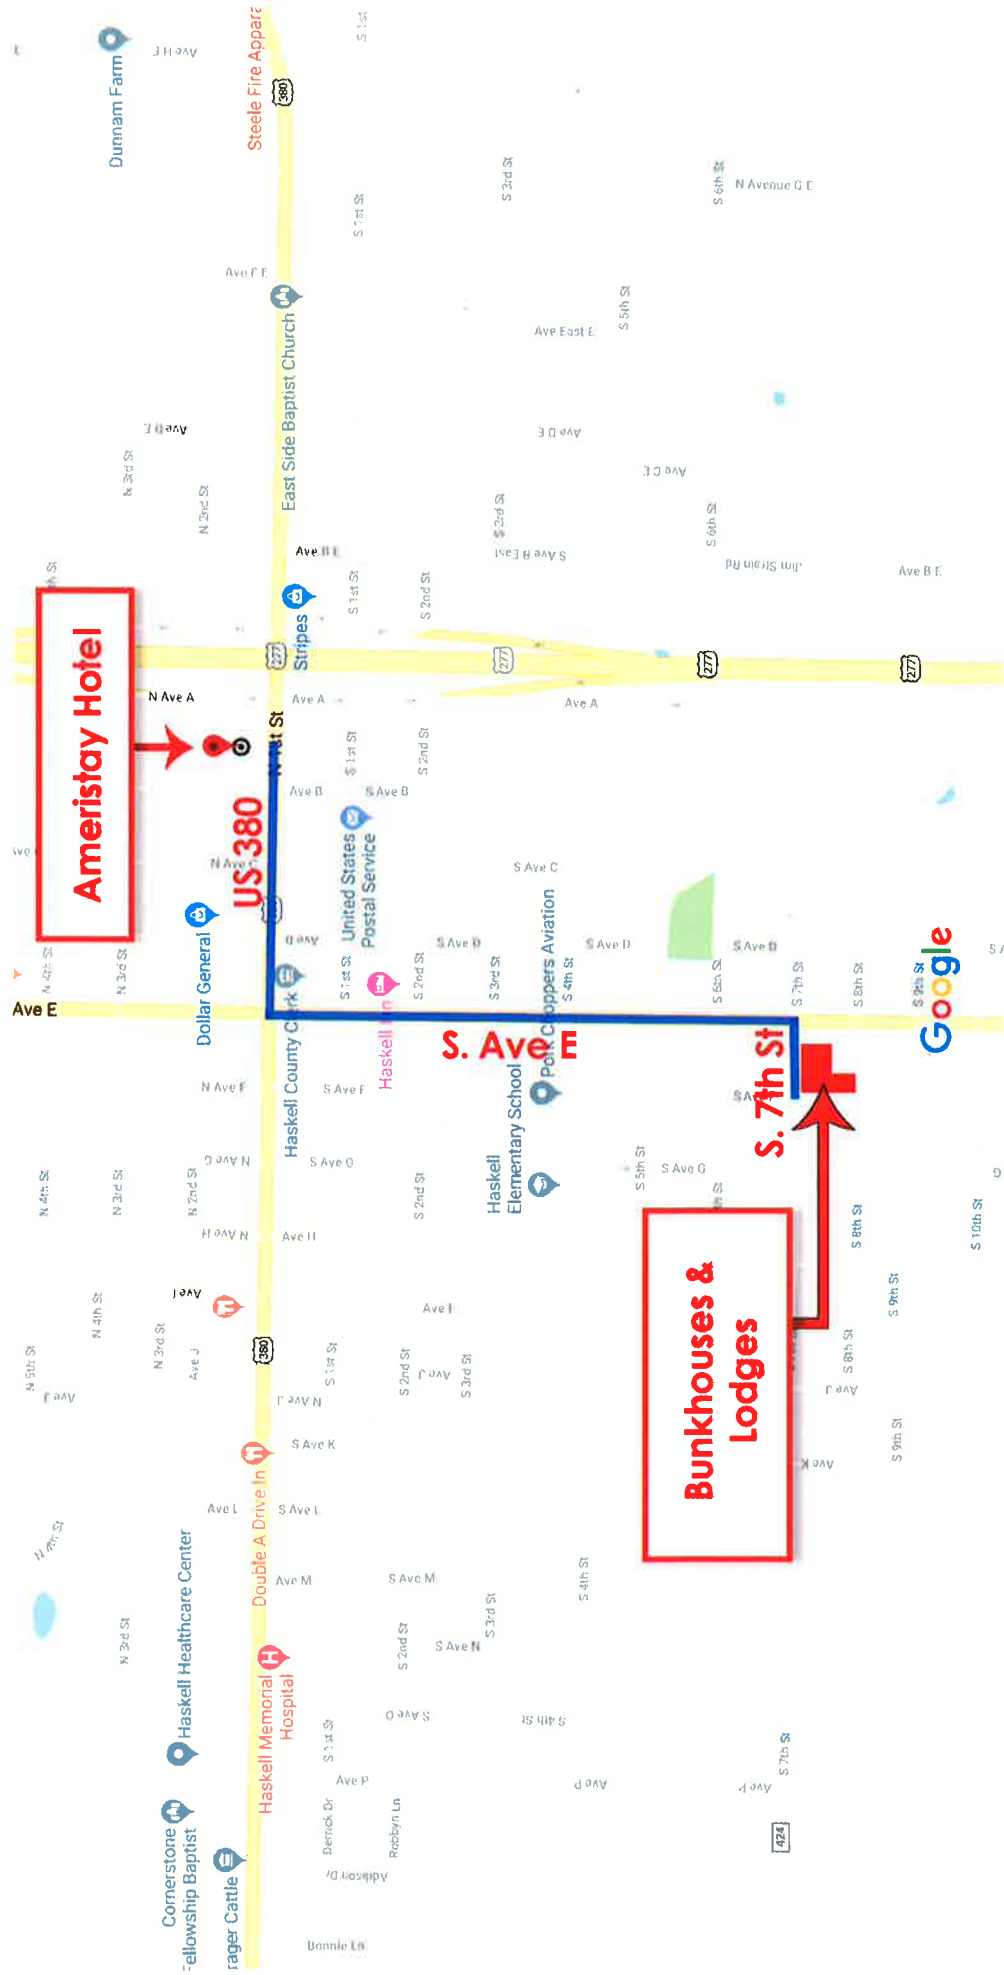

HASKELL, TEXAS MAP

 via US-380 W

2 h 53 min without traffic

 This route has tolls

3 h 13 min

184 miles

**Bunkhouses and lodges
on the corner of S. 7th St and S. Ave F**